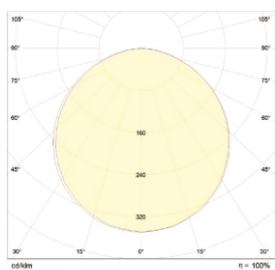

Photometrics