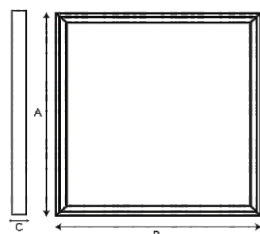

Technical Drawing

This text is a standard disclaimer often found in product catalogs, brochures, or specification sheets. It informs customers that the company may update product specifications or materials at its discretion to improve the product, without prior notice, provided these changes do not affect its functionality. It also clarifies that the most up-to-date information is available on their website, which takes precedence over other sources.

If this is for inclusion in your materials, you might consider customizing it to match your company's policies or branding. Let me know if you'd like assistance tailoring it!