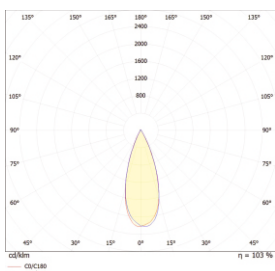

Photometrics