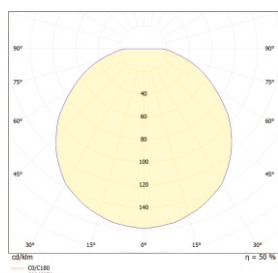

Item Code	Power	Lamp	Lumen	Dimensions
LP-ODL343624	24W	LED	2880lm	187 X 93 X 300mm
LP-ODL343636	36W	LED	4320lm	187 X 93 X 300mm

Photometrics

Technical Drawing

This text is a standard disclaimer often found in product catalogs, brochures, or specification sheets. It informs customers that the company may update product specifications or materials at its discretion to improve the product, without prior notice, provided these changes do not affect its functionality. It also clarifies that the most up-to-date information is available on their website, which takes precedence over other sources.