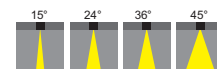

Kelvin

- 2700K – warm white, similar to incandescent bulb
- 3000K – soft white, similar to halogen bulb
- 4000K – bright white, similar to fluorescent lighting
- 5000K – daylight, very bright & similar to sunlight
- 6000K – cool white, blue tinted, like a monitor

Beam Angle

LED CHIP

LED DRIVER

This text is a standard disclaimer often found in product catalogs, brochures, or specification sheets. It informs customers that the company may update product specifications or materials at its discretion to improve the product, without prior notice, provided these changes do not affect its functionality. It also clarifies that the most up-to-date information is available on their website, which takes precedence over other sources.

If this is for inclusion in your materials, you might consider customizing it to match your company's policies or branding. Let me know if you'd like assistance tailoring it!

www.lightplus.uk

Bid Spotlight has an adjustable design that allows you to adjust the angle of illumination where you need to illuminate. Ideal for living room, bedroom, bathroom, hallway, hotel, office, library, KTV, cellar, department store and many other places where you need a bright ceiling light.

Description

Housing - Al6063 Aluminum Heat Sink Provides Excellent Heat Dissipation

Diffuser - PMMA

Reflector - Aluminum Reflector

Color Available - White

Lifespan - >50,000 Hours (L90 B10)

Voltage - AC220-240V

Working Temperature - -10C° ~ +45C°

IP Rating - 54

Item Code	Power	Lamp	Lumen	Dimensions
LP-SL187507	07W	LED	840lm	A90 X B40 X C75 mm
LP-SL187512	12W	LED	1440lm	A110 X B47 X C95 mm
LP-SL187518	18W	LED	2160lm	A138 X B60 X C110 mm

Photometrics

Technical Drawing