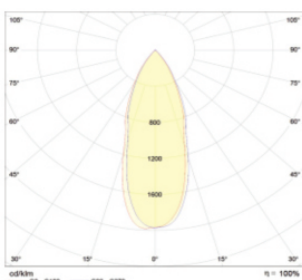

**Voltage** - AC220-240V

**Working Temperature** - -10C° ~ +45C°

**IP Rating** - 54

Item Code	Power	Lamp	Lumen	Dimensions
LP-SL187507	07W	LED	840lm	A90 X B40 X C75 mm
LP-SL187512	12W	LED	1440lm	A110 X B47 X C95 mm
LP-SL187518	18W	LED	2160lm	A138 X B60 X C110 mm

**Photometrics**

**Technical Drawing**